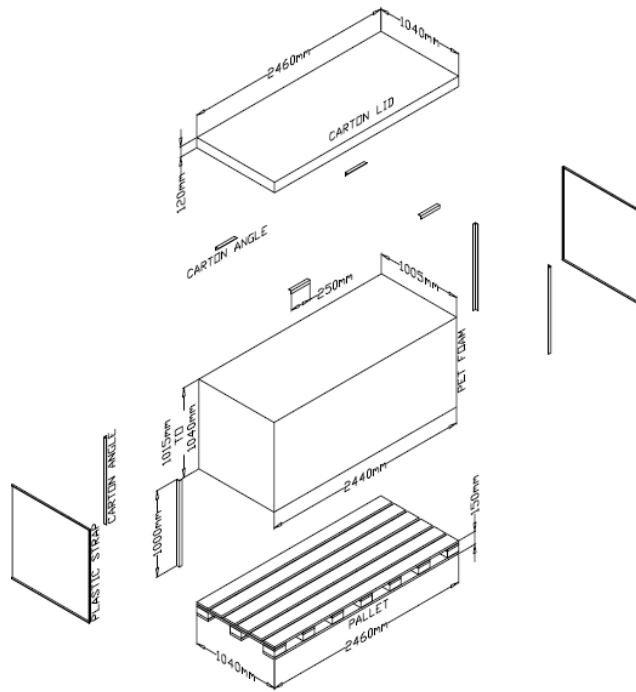

Gurit® Kerdyn™ Pallets Packaging Standard 1/2 sheets

Pallet Packaging Standard Sheet/Pallet – 1005 width			
Thick. (mm)	Shts/Box	Thick. (mm)	Shts/Box
5	208	50	20
8	130	55	18
10	104	60	17
12	86	65	16
15	69	70	14
18	57	75	13
20	52	80	13
25	41	100	10
30	34	150	6
35	29	200	5
40	26	245	4

Pallet Packaging Standard Sheet/Pallet – 1005 width			
Thick. (Inch)	Shts/Box	Thick. (Inch)	Shts/Box
3/16"	260	1 1/2"	27
1/4"	173	1 3/4"	23
3/8"	115	2"	20
7/16"	94	2 1/2"	16
1/2"	86	2 3/4"	15
5/8"	69	3"	13
3/4"	54	3 1/4"	12
1"	41	4"	10