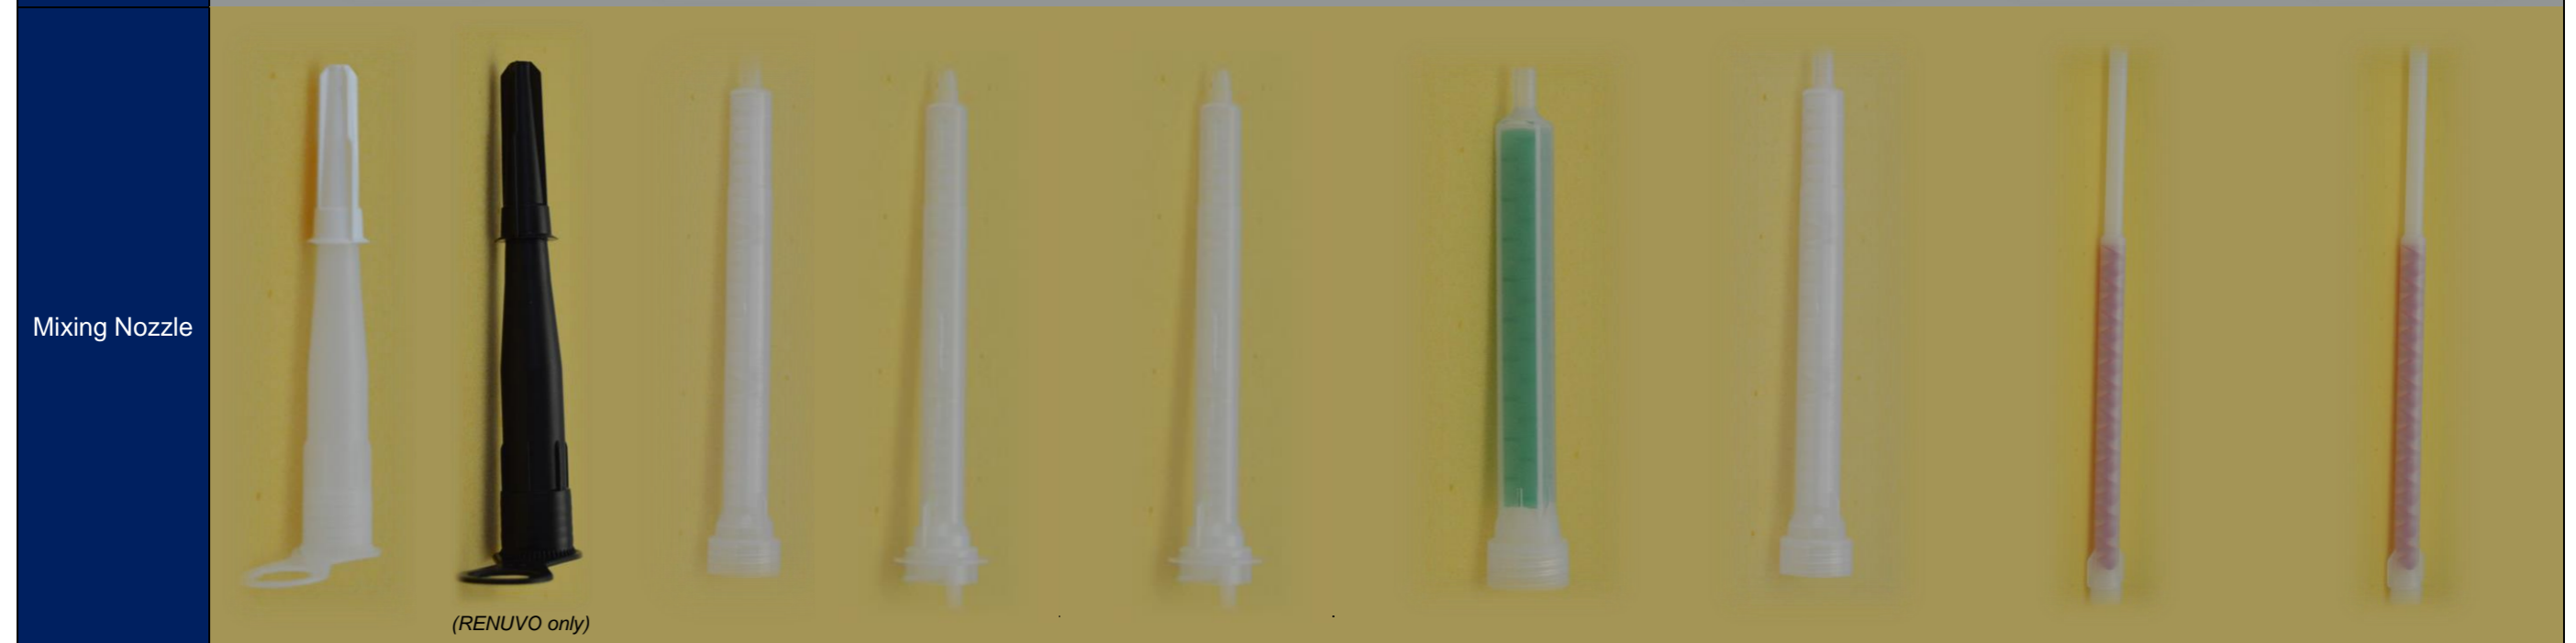

## Current Cartridge Portfolio:

Size	310ml (Single Cartridge)	385ml (3:1 by volume)	400ml (1:1 by volume)	400ml (2:1 by volume)	600ml (1:1 by volume)	600ml	800ml (3:1 by volume)	900ml (2:1 volume)
Spabond	5-Min Renuvo MPS SP 4832 SP 9435	435 440 445 400FR	5-Min 730	340 345 545	540	Ampreg 30 Ampreg 31	440 445	340
Manual Dispenser	Please contact Gurit Technical Support	K215-079	K215-081	K215-081	K215-080	K215-079	K215-044 + K235-002	K215-044
Pneumatic Dispenser		K215-082	K215-022	K215-022	K215-050	-	K215-039 + K235-002	K215-039
Mixing Nozzle / Ancillaries		A640-038	A640-037	A640-037	A640-019	A640-038 - Nozzle A640-039 - Ancillaries	A640-021	A640-021

***If using legacy cartridge/mixing nozzles, please see the matrix below:***

Size	400ml (1:1 by volume)		400ml (2:1 by volume)		600ml (1:1 by volume)	
Spabond	5-Min 730		335 340 345 545		540	
Manual Dispenser	K215-081		K215-081		K215-080	
Pneumatic Dispenser	K215-022		K215-022		K215-050	
Mixing Nozzle	A640-037	A640-019	A640-037	A640-019	A640-038	A640-019
Cartridge						
Mixing Nozzle						
Notes		Cartridge not currently available. Existing users of this cartridge /mixing nozzle should order <b>A640-038</b> for replacement mixing heads.		Cartridge not currently available. Existing users of this cartridge /mixing nozzle should order <b>A640-038</b> for replacement mixing heads.	Mixing nozzle not available for this cartridge. Existing users of this mixing nozzle should order <b>A640-019</b> for mixing heads.	